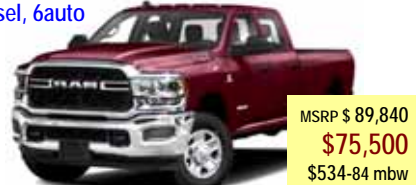

# ROSS CHRYSLER

Since 1948

0 down, 4.99% for 84 mbw bi-weekly payments. w/gst OAC, vehicles may not be exactly as illustrated

2019's

Diesel, 6auto

MSRP \$ 60,040  
**\$47,900**  
\$345-84 mbw

**SOLD**

MSRP \$ 82,060  
**\$71,400**  
\$495-84 mbw

Diesel, 6auto

MSRP \$ 89,840  
**\$75,500**  
\$534-84 mbw

19 1500 Big Horn C/C4x4 SB hemi 8spd i797549po

19 D2500 Big Horn C/C4x4 dsl SB b/u/c i579737

19 D3500 Laramie C/C4x4 SB Dsl 6spd i076795

Diesel, 6auto