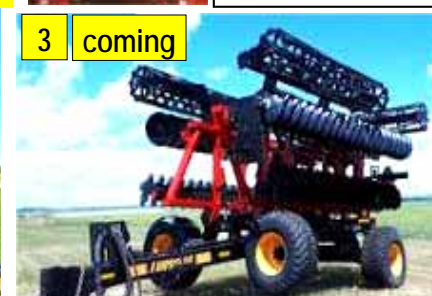

3 **coming**
35' FURY High Speed Disc 22" C/O frt plain rear blades Rolling basket har **8-12 mph** $193,000 140200988 **10-15hp/ft $146,000**

Fin $126,000 for 10 S/A/pmts $ 13,800 oac