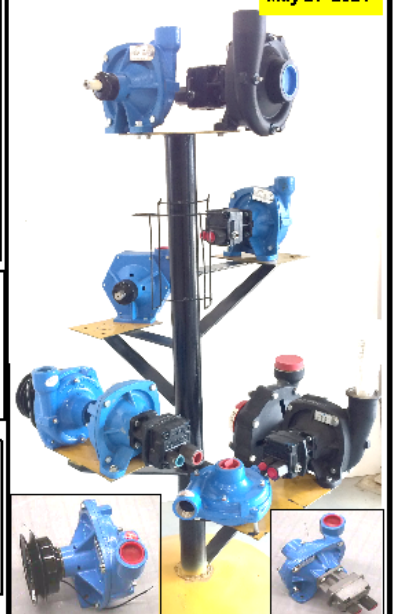

June 5 / 2021

\$299,000

Interior w / buddy seat

**AUCTION PRICES 1200 hrs**  
**\$250,000 - \$300,000**

**BUY NEW for \$299,000**  
**No hrs, No AUCTION FEES**

100' **NEW** 2014 RG1100 Rogator 1100 gal ss, tank Raven Viper Pro, GPS, Auto Steer, 300 Receiver, RGL 600 Parallel swath, Accuboom 5 Section control, auto boom wheels, cold climate pkg, Air Ride cab, HID lights, air dryer group, G2 Auto-boom height control, end row Nozzles, Heated mirrors, Boom Strainers, 5 boom sensors Air boom cleanout, Wheel angle sensors, Foam Marker, 320/90R50 tires, 327hp, 4-650/65R42 tires, \$16,000, #299191280 **msrp \$530,400 1 only \$ 299,000 Fin \$269,000, 14 sla pmts \$22.000 oac**

AG121882 2-AG121929

Thousands of PVC FITTINGS

Filters & Screens

Valves

Nozzle

Bodies

May 27 2021

**HYPRO SPRAYER PUMPS FOR**  
**JD, Case, Rogator, Versatile**  
**& All other Makes of SPRAYERS**