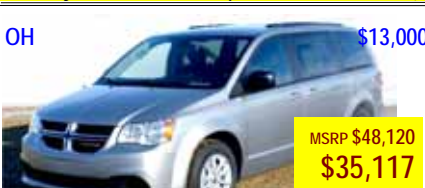

17 Chry Pacifica 3.6L 9spd leather 12K i538459po

OH

-$13,000

MSRP $48,120
$35,117
$235-84 mbw

20 G/Caravan SXT+ 3.6L,6s bkts, dvd i153453

**ALL NEW & USED Ad's in
YELLOW are ONHAND &
READY FORSALE
"Come in & order a Vehicle"
Cstm Orders are 1st to Ship**