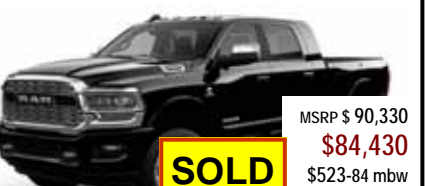

22 D3500 Big Horn C/C4x4 dsl SB air.s v131767

MSRP \$60,135
\$60,135
\$330-84 mbw

21 Chry Pacifica AWD TL 3.6L 9spd leather i169543

NB
MSRP \$66,540
\$59,880
\$385-84 mbw

21 GrdCherokee Ltd 7 pass, R/nav, T.tv934615