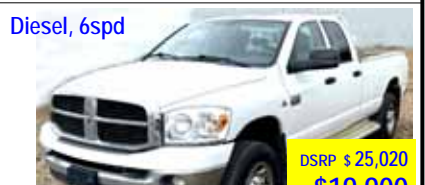

2014 Ram 1500 SLT C/C 4x4 v6 127k 431240

Diesel, 6spd
DSRP $ 25,020
$19,900

07 D2500 SLT Q/C dsl 6 auto LB 252k i960199