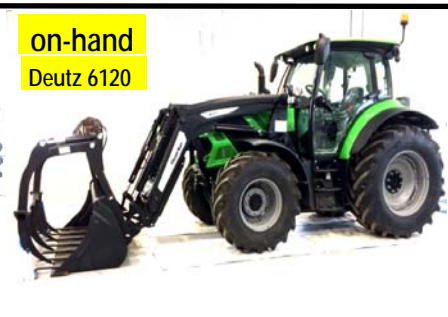

40' FURY H.S. Disc 20" C/O blades frt, std R **8-12 mph 10-15hp/ft M** SRP \$193,000
#148201591 Basket har Demo **\$147,900**

7 instock PTO
SOLD
2020 570 Versatile 570 hp, P/S Del/Cab susp-cab, 10" monitor, rev fan 110gpm 6hyd #495950674 54,635# **Demo \$ 495,400**
Fin \$400,000 for 10 A/pmts \$48,500 oac

11
2017 315 FWD 310 hp 16 spd P/Shift def Del/Cab, 3 pt, 6 E/ hyd 72gal, PTO, 710R42 D \$395,000 #267680462 **DEMO \$ 275,000**

9 PTO
2022 620 Versatile 620 hp, P/S Del/Cab 110gpm 6 hyd dif/lock, A/S/R 21 LED lites #695170330 wt 59,800# approx **\$ 695,500**
Fin \$490,000 for 10 A/pmts \$59,800 oac

Job Opening for 1- HD AG Lead MECHANIC , Call AL at 1-780-864-0236

2020 210 Nemesis 210hp @ 2100rpm
220hp @ 1900 rpm, 710/70R38 600 65R28
frt, diff lock, Deluxe Cab, 5 E hyd, QSB 6.7L
Cummins 42 GPM, Radio, 3pt Isobus, GPS ready,
12 LED lites frt fenders 540/1000 PTO,
F.E.L Bkt, tines, grapple # 240332856

210 MRSP \$305,000 w/FEL \$240,000

on-hand Deutz 6185
6185 TTV 185 HP, FEL, 260 Bkt, Grapple #269291003 MSRP \$299,000 **\$276,000**

on-hand Deutz 6140
6140 P/S 5x3x2 shuttle 140 HP 40km Led 4/rem, HYD 31gpm, FEL, Bkt, Grapple #179261949 MSRP \$194,000 **\$183,000**