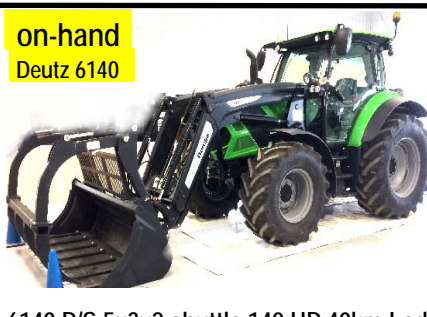

on-hand Deutz 6140
6140 P/S 5x3x2 shuttle 140 HP 40km Led 4/rem, HYD 31gpm, FEL, Bkt, Grapple #179261949 MSRP $194,000 **$183,000**