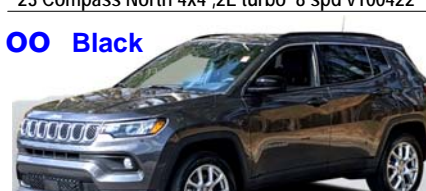

OO Black

msrp $52,940

23 Compass North 4x4 ,2L turbo 8 spd v105489