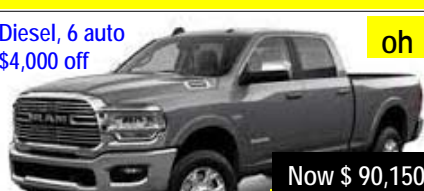

Diesel, 6 auto oh
$4,000 off
Now $ 90,150
MSRP $94,150
24 D3500 Big Horn C/C 4x4 LB 5thwhl gray s981864