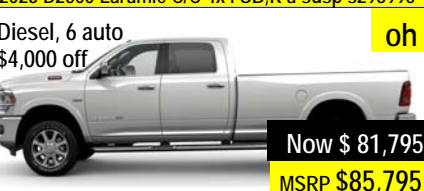

Eligible buyers GET UP TO
20% off MSRP in
discounts on these eligible
2022 Ram 1500 Classic - 20%
2023 Ram 1500 Classic - 20%

\$ 6,995 off oh
Now \$ 62,950
MSRP \$ 69,945
23 1500 Built to Serve SE CC 4X4 SB 8s v8 s950648

V 8 auto
Grey oh
\$ 75,660
Grey msrp \$80,660
23 D2500 BigHornC/C4x4, LB R.air susp 634728

Diesel, 6 auto
\$9,450 off oh
Now \$ 92,275
msrp \$101,725
2023 D2500 Laramie C/C 4x4 SB,R a susp s284921

\$ 2,596 off
\$ 49,324
Black msrp \$51,920
24 Compass North 4x4 ,2L turbo 8 spd s825484

Theater pkg
\$ 2,930 off
\$ 64,000
MSRP \$66,,930
23 Pacifica AWD 3.6L,9s bkts, Theater pkg i758619

Diesel, 6 auto
\$9,450 off oh
Now \$ 98,960
msrp \$108,410
2023 D2500 Laramie C/C 4x4 SB,R a susp s298995

Theater pkg
\$ 1,240 off
\$ 63,000
MSRP \$64,240
22 Pacifica AWD TL 3.6L 9spd Theater pkg i918602

Diesel, 6 auto oo
MSRP \$91,455
24 D5500 C/C 4x4 197"wb ca 84" PTO TB v344832

Diesel, 6 auto oh
\$4,000 off
Now \$ 81,795
MSRP \$85,795
24 D3500 Tradesman C/C 4x4 LB brt white s913791