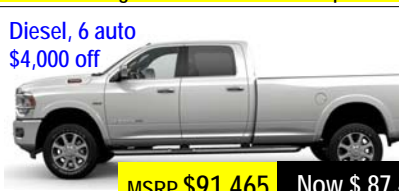

Eligible buyers GET UP TO
20% off MSRP in
discounts on these eligible
2022 Ram 1500 Classic - 20%
2023 Ram 1500 Classic - 20%

\$ 6,995 off oh
Now \$ 62,950
MSRP \$ 69,945
23 1500 Built to Serve SE CC 4X4 SB 8s v8 s950648

Diesel, 6 auto
\$4,000 off oh
Now \$ 89,795
msrp \$93,795
24 D2500 BigHornC/C4x4,SB R.air susp s745861

\$ 13,147 off oh
Now \$ 52,592
MSRP \$ 65,739
22 1500 Classic Sport C/C4x4 sbV8 .8s blk s162628

\$ 8,610 off oh
Now \$ 77,500
MSRP \$86,110
23 1500 Longhorn C/C4x4 8s V8 black I 023789

Diesel, 6 auto
\$4,000 off oh
Now \$ 87,910
msrp \$91,910
24 D2500 BigHornC/C4x4,LB R.air susp s740845

\$13,980 off oh
Now \$ 55,920
MSRP \$ 69,900
2023 1500 Classic SLT C/C4x4 brds V8,8s s851639

\$ 8,119 off oh
Now \$ 73,071
MSRP \$ 81,190
23 1500 Laramie CC4x4 SB Hemi 8 spd s288751

Diesel, 6 auto
\$4,000 off oh
Now \$ 106,955
msrp \$110,955
24 D3500 Longhorn C/C 4x4 SB R/a.susp s186101

\$ 14,090 off oh
Now \$ 56,360
MSRP \$ 70,450
2023 1500 Classic SLT C/C4x4 brds V8,8s s417644

\$ 7,369 off oh
Now \$ 66,326
MSRP \$ 73,695
2024 1500 Big Horn C/C4x4 brds V8,8s s389681