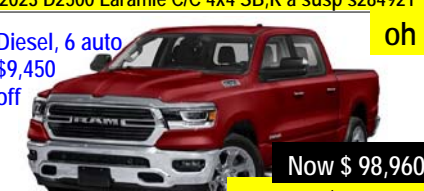

Eligible buyers GET UP TO
20% off MSRP in
discounts on these eligible
2022 Ram 1500 Classic - 20%
2023 Ram 1500 Classic - 20%

\$ 6,995 off oh
Now \$ 62,950
MSRP \$ 69,945
23 1500 Built to Serve SE CC 4X4 SB 8s v8 s950648

Diesel, 6 auto
\$4,000 off oh
MSRP \$91,465 Now \$ 87,465
24 D2500 Big Horn C/C 4x4 LB brt Ra susp s739841

\$ 13,986 off oh
Now \$ 55,944
MSRP \$ 69,930
20231500 Classic SLT C/C4x4 brds V8,8s i991636

IT oh
\$ 61,965
MSRP \$68,850
24 GrdCherokee Ltd 7 pass, R/nav,3.6vvt v047635

V 8 auto
Grey oh
\$ 75,660
Grey msrp \$80,660
23 D2500 BigHornC/C4x4, LB R.air susp 634728

Diesel, 6 auto
\$9,450 off oh
Now \$ 92,275
msrp \$101,725
2023 D2500 Laramie C/C 4x4 SB,R a susp s284921

\$ 2,596 off
\$ 49,324
Black msrp \$51,920
24 Compass North 4x4 ,2L turbo 8 spd s825484

Theater pkg
\$ 2,930 off
\$ 64,000
MSRP \$66,,930
23 Pacifica AWD 3.6L,9s bkts, Theater pkg i758619

Diesel, 6 auto
\$9,450 off oh
Now \$ 98,960
msrp \$108,410
2023 D2500 Laramie C/C 4x4 SB,R a susp s298995