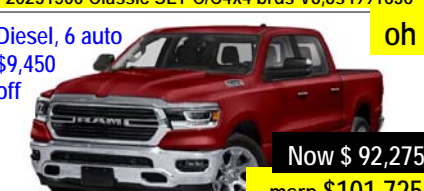

Eligible buyers GET UP TO
20% off MSRP in
discounts on these eligible
2022 Ram 1500 Classic - 20%
2023 Ram 1500 Classic - 20%

\$ 6,995 off oh
Now \$ 62,950
MSRP \$ 69,945
23 1500 Built to Serve SE CC 4X4 SB 8s v8 s950648

Diesel, 6 auto
\$4,000 off oh
Now \$ 106,955
msrp \$110,955
24 D3500 Longhorn C/C 4x4 SB R/a.susp s186101

\$ 14,090 off oh
Now \$ 56,360
MSRP \$ 70,450
2023 1500 Classic SLT C/C4x4 brds V8,8s s417644

\$ 7,369 off oh
Now \$ 66,326
MSRP \$ 73,695
2024 1500 Big Horn C/C4x4 brds V8,8s s389681

Diesel, 6 auto
\$4,000 off oh
MSRP \$91,465 Now \$ 87,465
24 D2500 Big Horn C/C 4x4 LB brt Ra susp s739841

\$ 13,986 off oh
Now \$ 55,944
MSRP \$ 69,930
20231500 Classic SLT C/C4x4 brds V8,8s i991636

IT oh
\$ 61,965
MSRP \$68,850
24 GrdCherokee Ltd 7 pass, R/nav,3.6vvt v047635

V 8 auto
Grey oh
\$ 75,660
Grey msrp \$80,660
23 D2500 BigHornC/C4x4, LB R.air susp 634728

Diesel, 6 auto
\$9,450 off oh
Now \$ 92,275
msrp \$101,725
2023 D2500 Laramie C/C 4x4 SB,R a susp s284921

\$ 2,596 off
\$ 49,324
Black msrp \$51,920
24 Compass North 4x4 ,2L turbo 8 spd s825484