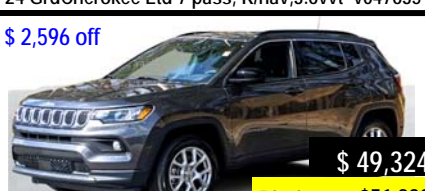

Diesel, 6 auto
\$4,000 off oh
MSRP \$91,465 Now \$ 87,465
24 D2500 Big Horn C/C 4x4 LB brt Ra susp s739841

\$ 13,986 off oh
Now \$ 55,944
MSRP \$ 69,930
20231500 Classic SLT C/C4x4 brds V8,8s i991636

IT oh
\$ 61,965
MSRP \$68,850
24 GrdCherokee Ltd 7 pass, R/nav,3.6vvt v047635

V 8 auto
Grey oh
\$ 75,660
Grey msrp \$80,660
23 D2500 BigHornC/C4x4, LB R.air susp 634728

Diesel, 6 auto
\$9,450 off oh
Now \$ 92,275
msrp \$101,725
2023 D2500 Laramie C/C 4x4 SB,R a susp s284921

\$ 2,596 off
\$ 49,324
Black msrp \$51,920
24 Compass North 4x4 ,2L turbo 8 spd s825484