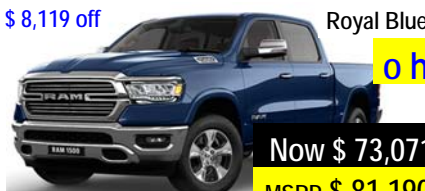

7.29% int 2022 Trks 84 month
6.99 % int 2023 for 60 months or
6.99 % int 2023 for 84 months or
6.99 % int 2023 for 96 months or
10% disc 2022-23 1500 (DT)Trks

Diesel, 6 auto
\$4,000 off
oh
Now \$ 86,465
MSRP \$90,465
24 D2500 Big Horn C/C 4x4 sB R A/susp s743831

Eligible buyers GET UP TO
20% off MSRP in
discounts on these eligible
2022 Ram 1500 Classic - 20%
2023 Ram 1500 Classic - 20%

\$ 6,995 off oh
Now \$ 62,950
MSRP \$ 69,945
23 1500 Built to Serve SE CC 4X4 SB 8s v8 s950648

Diesel, 6 auto
\$4,000 off oh
Now \$ 89,795
msrp \$93,795
24 D2500 BigHornC/C4x4,SB R.air susp s745861

\$ 13,147 off oh
Now \$ 52,592
MSRP \$ 65,739
22 1500 Classic Sport C/C4x4 sbV8 .8s blk s162628

\$ 8,610 off oh
Now \$ 77,500
MSRP \$86,110
23 1500 Longhorn C/C4x4 8s V8 black I 023789

Diesel, 6 auto
\$4,000 off oh
Now \$ 87,910
msrp \$91,910
24 D2500 BigHornC/C4x4,LB R.air susp s740845

\$13,980 off oh
Now \$ 55,920
MSRP \$ 69,900
2023 1500 Classic SLT C/C4x4 brds V8,8s s851639

\$ 8,119 off oh
Now \$ 73,071
MSRP \$ 81,190
23 1500 Laramie CC4x4 SB Hemi 8 spd s288751