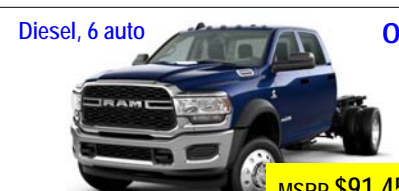

Diesel, 6 auto oo
MSRP $91,455
24 D5500 C/C 4x4 197"wb ca 84" PTO TB v344832