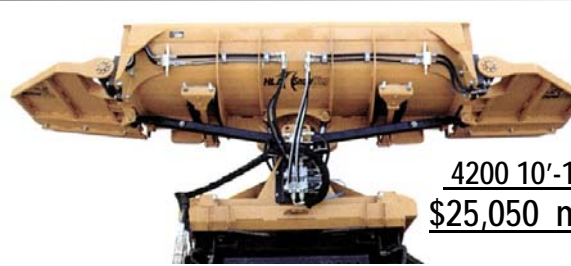

9 Dec 16 2024

24 Sold, 2 oh

2023 12000bu/hr Ext 10ft **\$84,700**

7

26 Sold 1oh

2024 Deluxe 10' Bagger **\$84,300**
lites, tarp fenders duals sampler

13

210 NEMESIS 220
Peak hp@1900rpm
710/70 R38 R,600
65R28F Del Cab
QSB6.7 Cum

, 5 Hyd 42 GPM, Radio 3pt hitch, Isobus,
LED Cab lites, grapple, tines FEL #2T5220
106hrs msrp \$408,000 demo **\$275,000**

Diesel, 6 auto
\$ 5,000 off

Royal Blue

Now \$ 84,655
MSRP \$ 94,655

24 D2500 BigHorn C/C 4x4 SB R/a.s blu s744861

Now \$ 86,365
msrp \$ 91,365

24 D2500 Big Horn C/C 4x4 SB R/a.s wht s743832

2 Premium One Owner SKI-DOO's

2022 Ski-Doo Summit Expert 850 Turbo
Ibexx clutch kit, Ride on Travel tarp, Seat bag
Frt bumper, Rear bumper, 165" Track 3" lugs
2545 kms, \$14,500 OBO. CALL 780.864.8149

2022 Ski-Doo Summit Expert 850 Turbo
Ibexx clutch kit, Ride on Travel tarp, Seat bag
154" Track 2.5" lugs, Fac Warranty- 01.13.2025
1115 kms, \$15,500 OBO. CALL 780.864.8582

4200 10'-16'
\$25,050 mtd

Tractor wt 25000# blade wt 2540 lbs
4200 8'-14' \$23,545 w/12" top 0-OH \$23,545
4200 10'-16' \$25,050 w/12" top 2-OH \$25,050
420012'-18' \$26,052 w/12" top **SOLD** \$26,055
Installed at DRE shop NO CHG