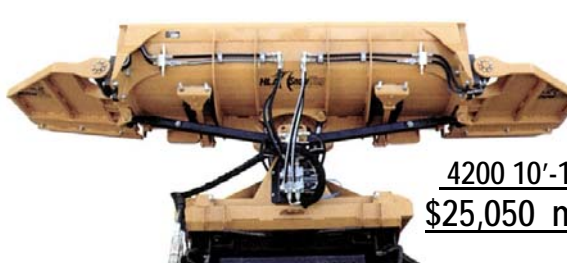

NOW \$ 92,300

2024 D5500 Crew Cab 4x4, 197"wb, 84" c/a PTO HD
Snow grp Cumm 6 spd HD Aisin Tran trailer
Brake Control s905916 heated Seat & steering whl
MSRP \$93,300

Diesel, 6 auto
\$9,450 off
Royal blue

Now \$ 85,205
MSRP \$ 94,655

24 D2500 BigHorn C/C 4x4 SB R/a.s blu s744861

Diesel, 6 auto
\$ 9,450 off

Now \$ 87,000
MSFP \$92,000

24 D2500 BioHorn C/C4x4.LB R/air.s Grev s740845

Diesel, 6 auto
\$9,450 off

Now \$ 80,890
msrp \$90,340

24 D3500 Tradesman C/C 4x4 LB R/air s774823

Diesel, 6 auto
\$9,450 off

Now \$ 81,915
msrp \$ 91,365

24 D2500 Big Horn C/C 4x4 LB R/a.s wht s743832

NOW \$ 85,156

2024 D5500 R/Cab 4x4 197"wb, 108" c/a PTO HD/
Snow grp Cumm, 6 spd HD Aisin Tran s671803
trailer Brake Control, heated Seat, & steering wheel
MSRP \$86,156

4200 10'-16'
\$25,050 mtd

Tractor wt 25000# blade wt 2540 lbs
4200 8'-14' \$23,545 w/12" top 0-OH \$23,545
4200 10'-16' \$25,050 w/12" top 2-OH \$25,050
420012'-18' \$26,052 w/12" top **SOLD** \$26,055
Installed at DRE shop NO CHG