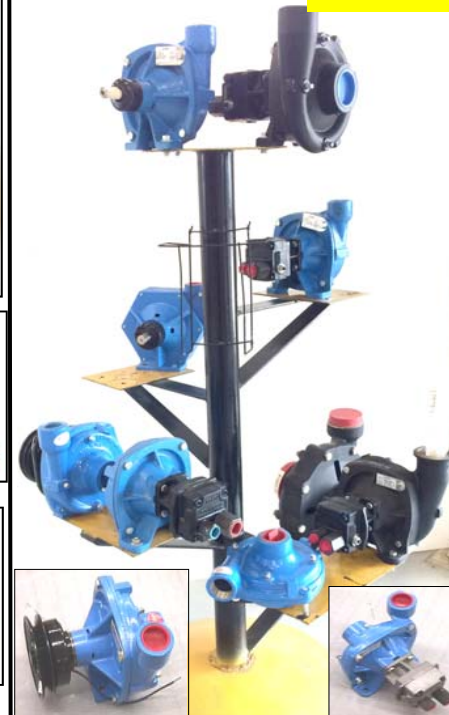

**EXA Liquid Fertilizer Applic \$ 7.00**

ADI anti-drift 110 degree .015-.06

WR30507

Tee-Jet #879.0003

AG121882

2-AG121929

1999A

2500A

Thousands  
of  
**PVC**  
FITTINGS

Filters & Screens

Valves

A

B

C

D

E

Bodies

F

G

MAY 16 2026

**30 HYPRO SPRAYER PUMPS**  
JD, Case, Rogator, Versatile  
& All other Makes of SPRAYERS